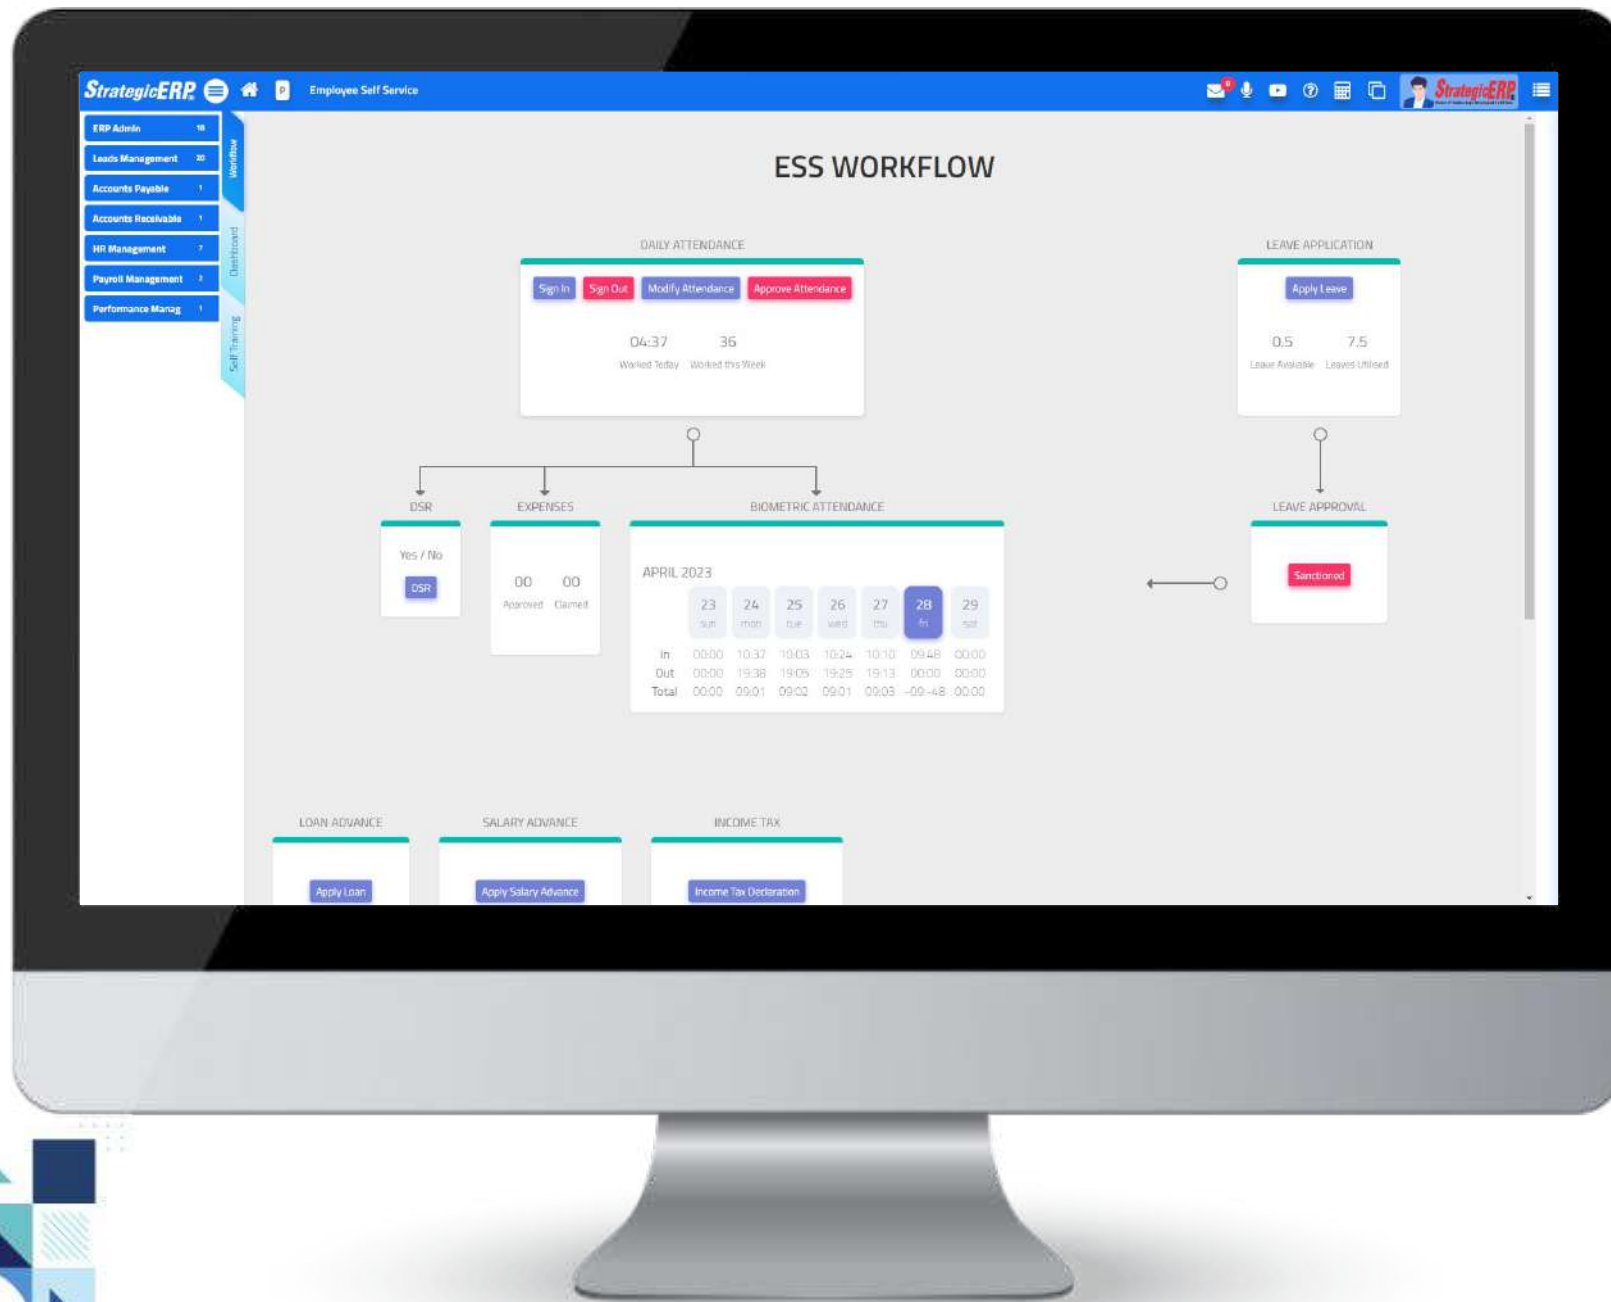

Manages all your HCM needs:

- Employee Setup
- Salary Structure
- Leave Structure
- Statutory Setup
- User Management
- Tally integration
- Statutory Management (PF, ESIC, PT, LWF, TDS)
- HCM Processing (Attendance, Leave, Salary, Recruitment, Promotions, Termination)

HCM MODULE

KEY FEATURE

1

HCM Overview

Complete Sourcing & Recruitment System. Statutory Compliance Monitoring & Payments

2

HCM Monitoring

To do Task Management – Task, Assignment, Sales Calls, Activities, Performance Monitoring

3

HCM ESS

Employee Self Service - Daily online attendance, leave application, Salary, Advances and Expenses.

HR Management

Payroll Management

ESS Management

LOGIN PAGE

HCM MAIN WINDOW

ESS- Employee Self-Service

TO DO TASK REPORTS

Todo Task Management

Cloud Details

OVH

As Europe's leading cloud provider, They deliver public and private cloud products, shared hosting and dedicated server solutions in 140 countries worldwide. They also offer domain name registration, telephony services and internet access to their customers. Founded in 1999, OVHcloud is a **French company** with an international presence, based on a backbone of datacenters and points of presence spread across the globe.