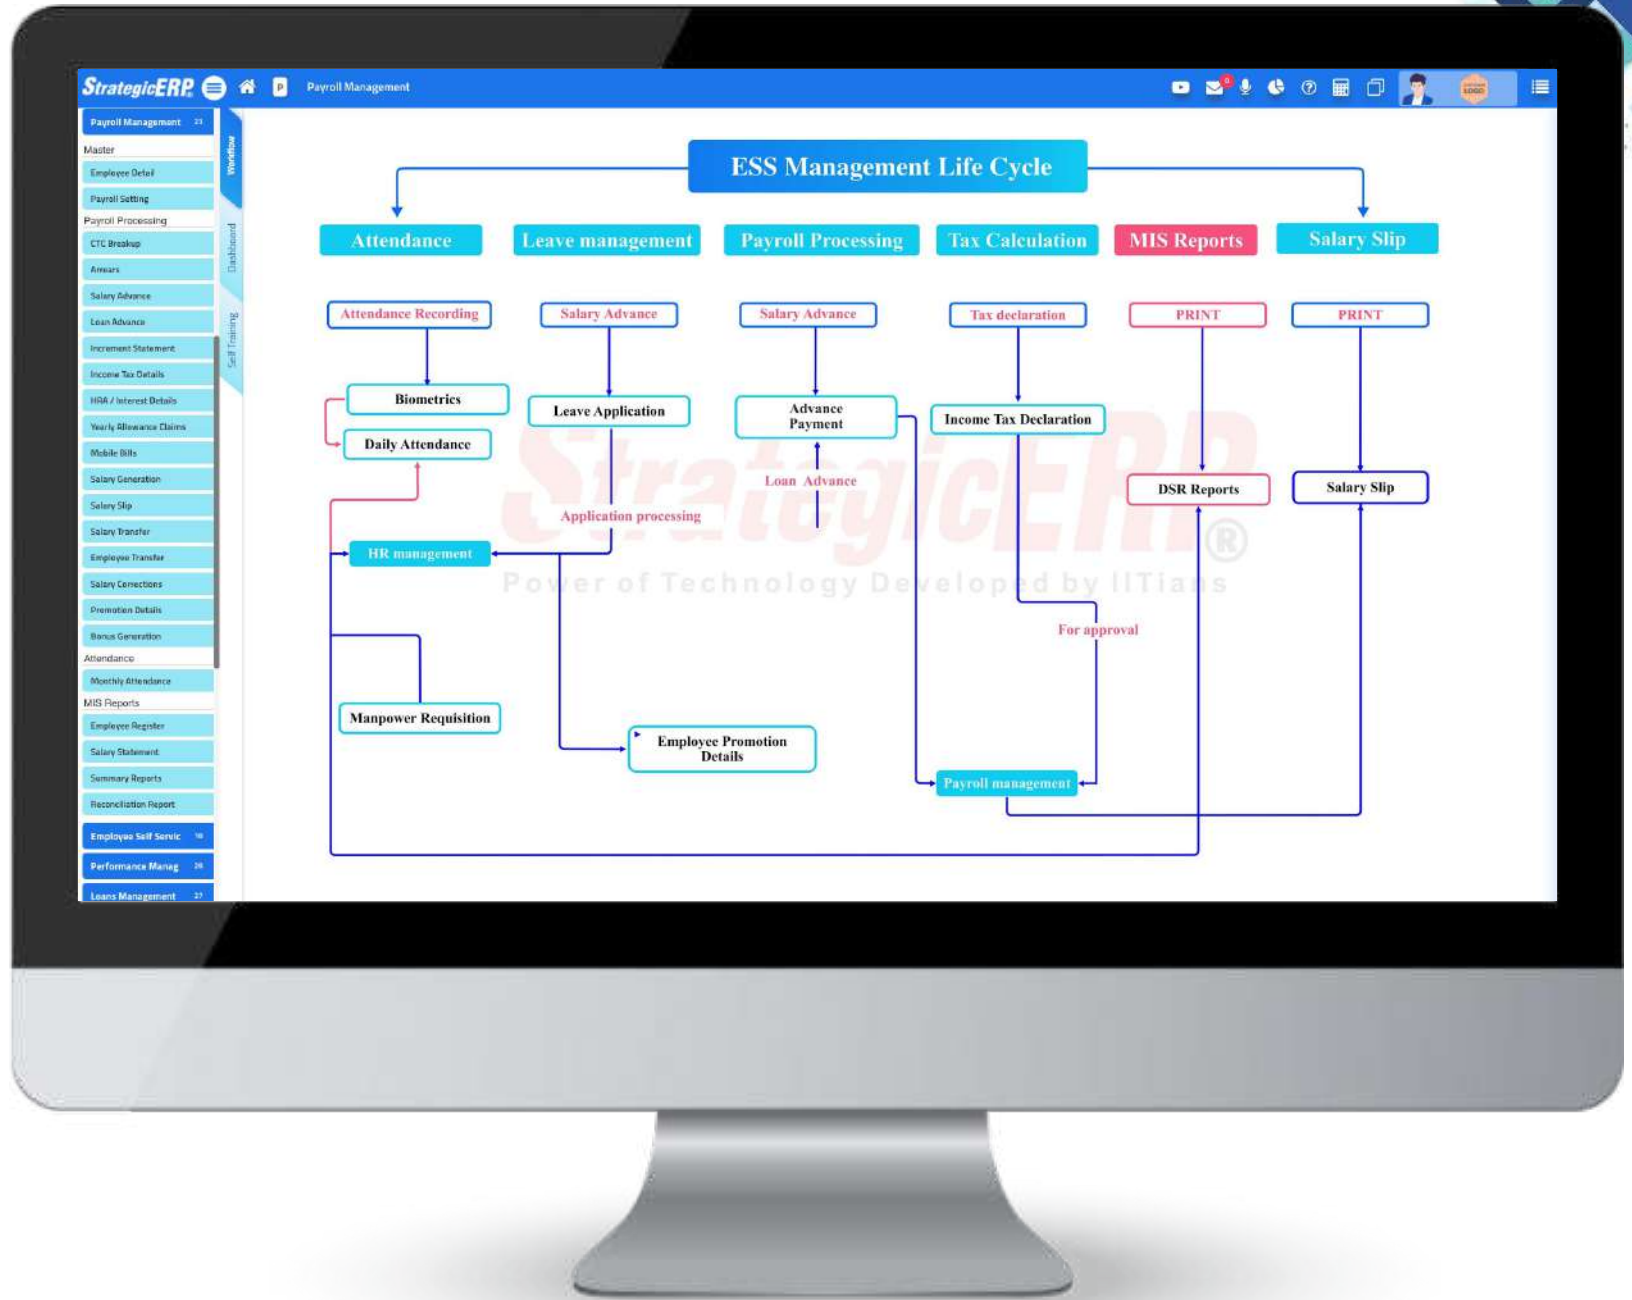

Manages all your HCM needs:

- Employee Setup
- Salary Structure
- Leave Structure
- Statutory Setup
- User Management
- Tally integration
- Statutory Management (PF, ESIC, PT, LWF, TDS)
- HCM Processing (Attendance, Leave, Salary, Recruitment, Promotions, Termination)

HCM MODULE

KEY FEATURE

1

HCM Overview

Complete Sourcing & Recruitment System. Statutory Compliance Monitoring & Payments

2

HCM Monitoring

To do Task Management – Task, Assignment, Sales Calls, Activities, Performance Monitoring

3

HCM ESS

Employee Self Service - Daily online attendance, leave application, Salary, Advances and Expenses.

HR Management

Payroll Management

ESS Management

LOGIN PAGE

HCM MAIN WINDOW

ESS- Employee Self-Service

TO DO TASK REPORTS

Todo Task Management

Cloud Details

OVH

As Europe's leading cloud provider, They deliver public and private cloud products, shared hosting and dedicated server solutions in 140 countries worldwide. They also offer domain name registration, telephony services and internet access to their customers. Founded in 1999, OVHcloud is a **French company** with an international presence, based on a backbone of datacenters and points of presence spread across the globe.