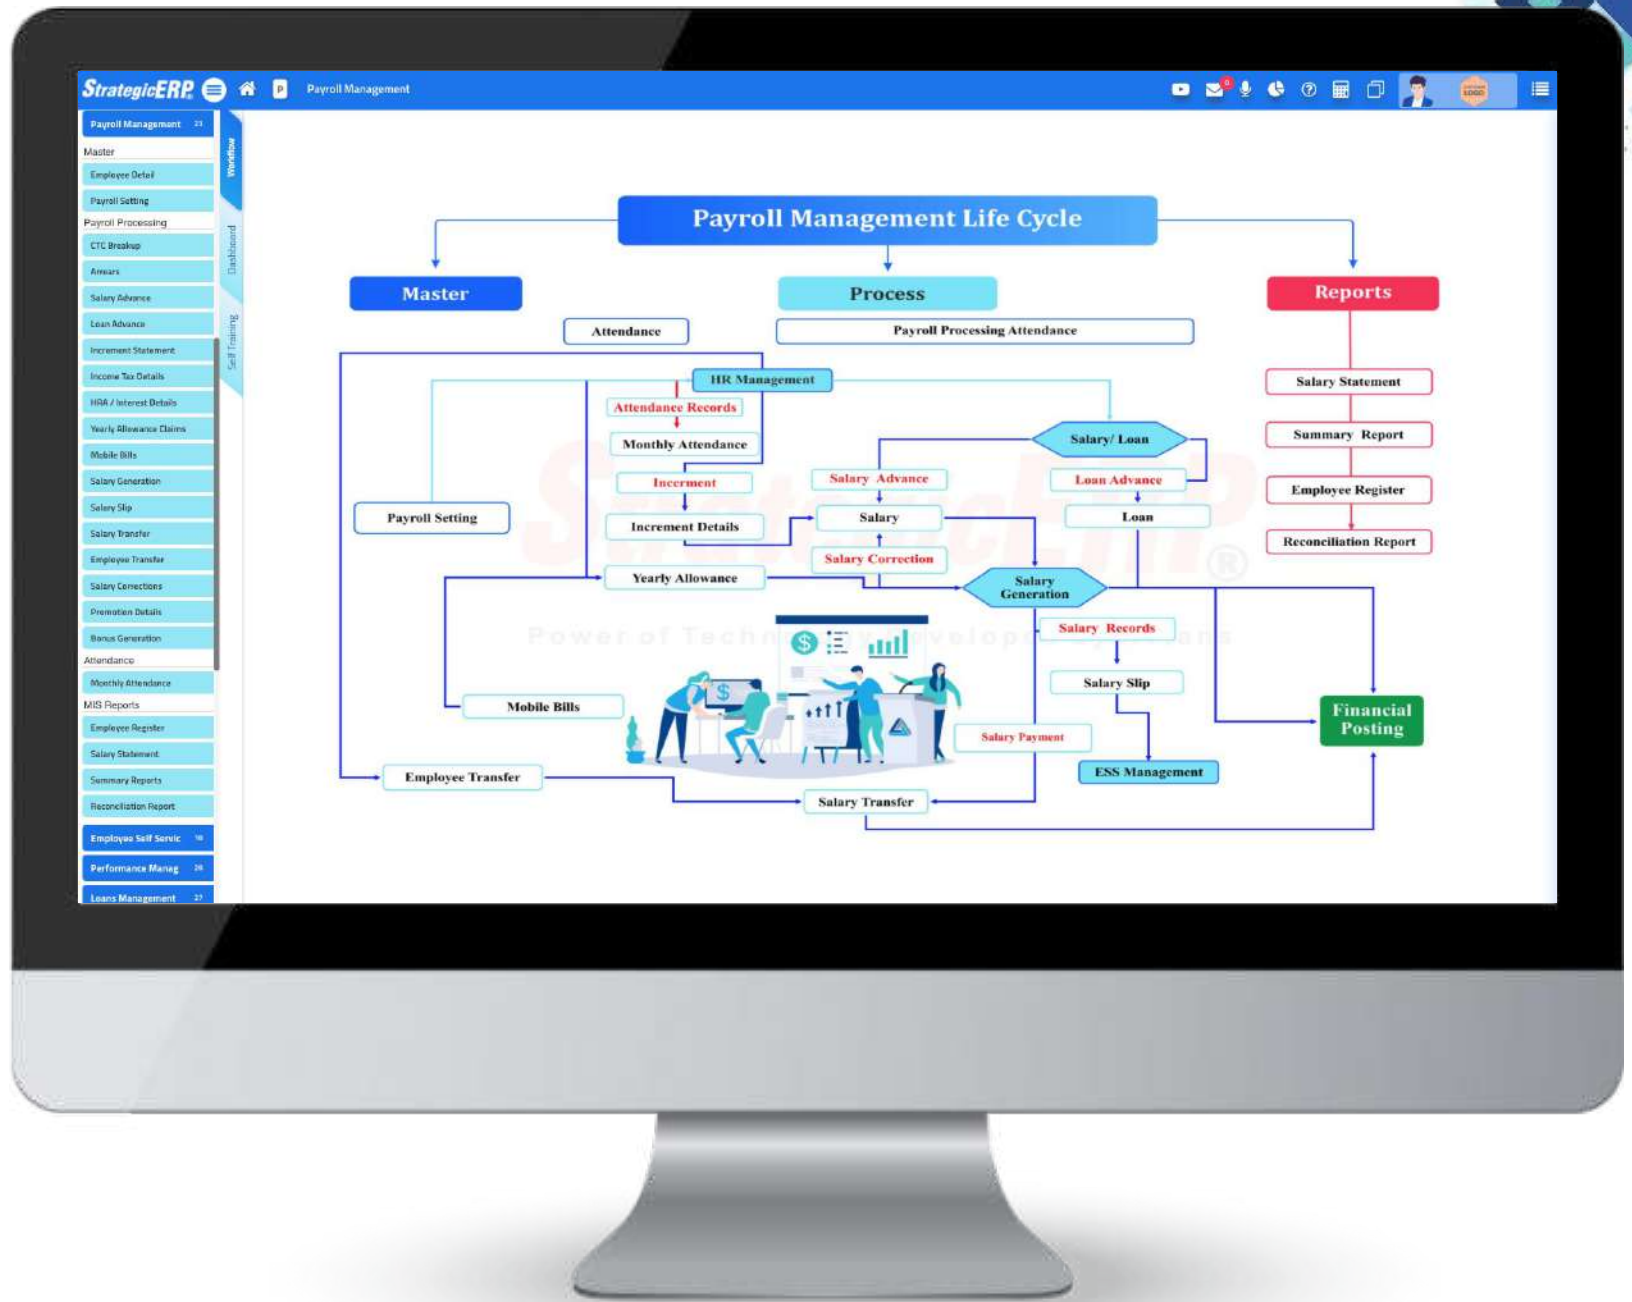

An **AI-powered single-window** solution to automate all business processes, it ensures optimum utilization of resources, operational efficiency, and increased **productivity** and **revenue** to keep pace with changing times.

HCM MODULE

KEY FEATURE

1

HCM Overview

Complete Sourcing & Recruitment System. Statutory Compliance Monitoring & Payments

2

HCM Monitoring

To do Task Management – Task, Assignment, Sales Calls, Activities, Performance Monitoring

3

HCM ESS

Employee Self Service - Daily online attendance, leave application, Salary, Advances and Expenses.

HR Management

Payroll Management

ESS Management

LOGIN PAGE

HCM MAIN WINDOW

ESS- Employee Self-Service

TO DO TASK REPORTS

Todo Task Management

Cloud Details

OVH

As Europe's leading cloud provider, They deliver public and private cloud products, shared hosting and dedicated server solutions in 140 countries worldwide. They also offer domain name registration, telephony services and internet access to their customers. Founded in 1999, OVHcloud is a **French company** with an international presence, based on a backbone of datacenters and points of presence spread across the globe.