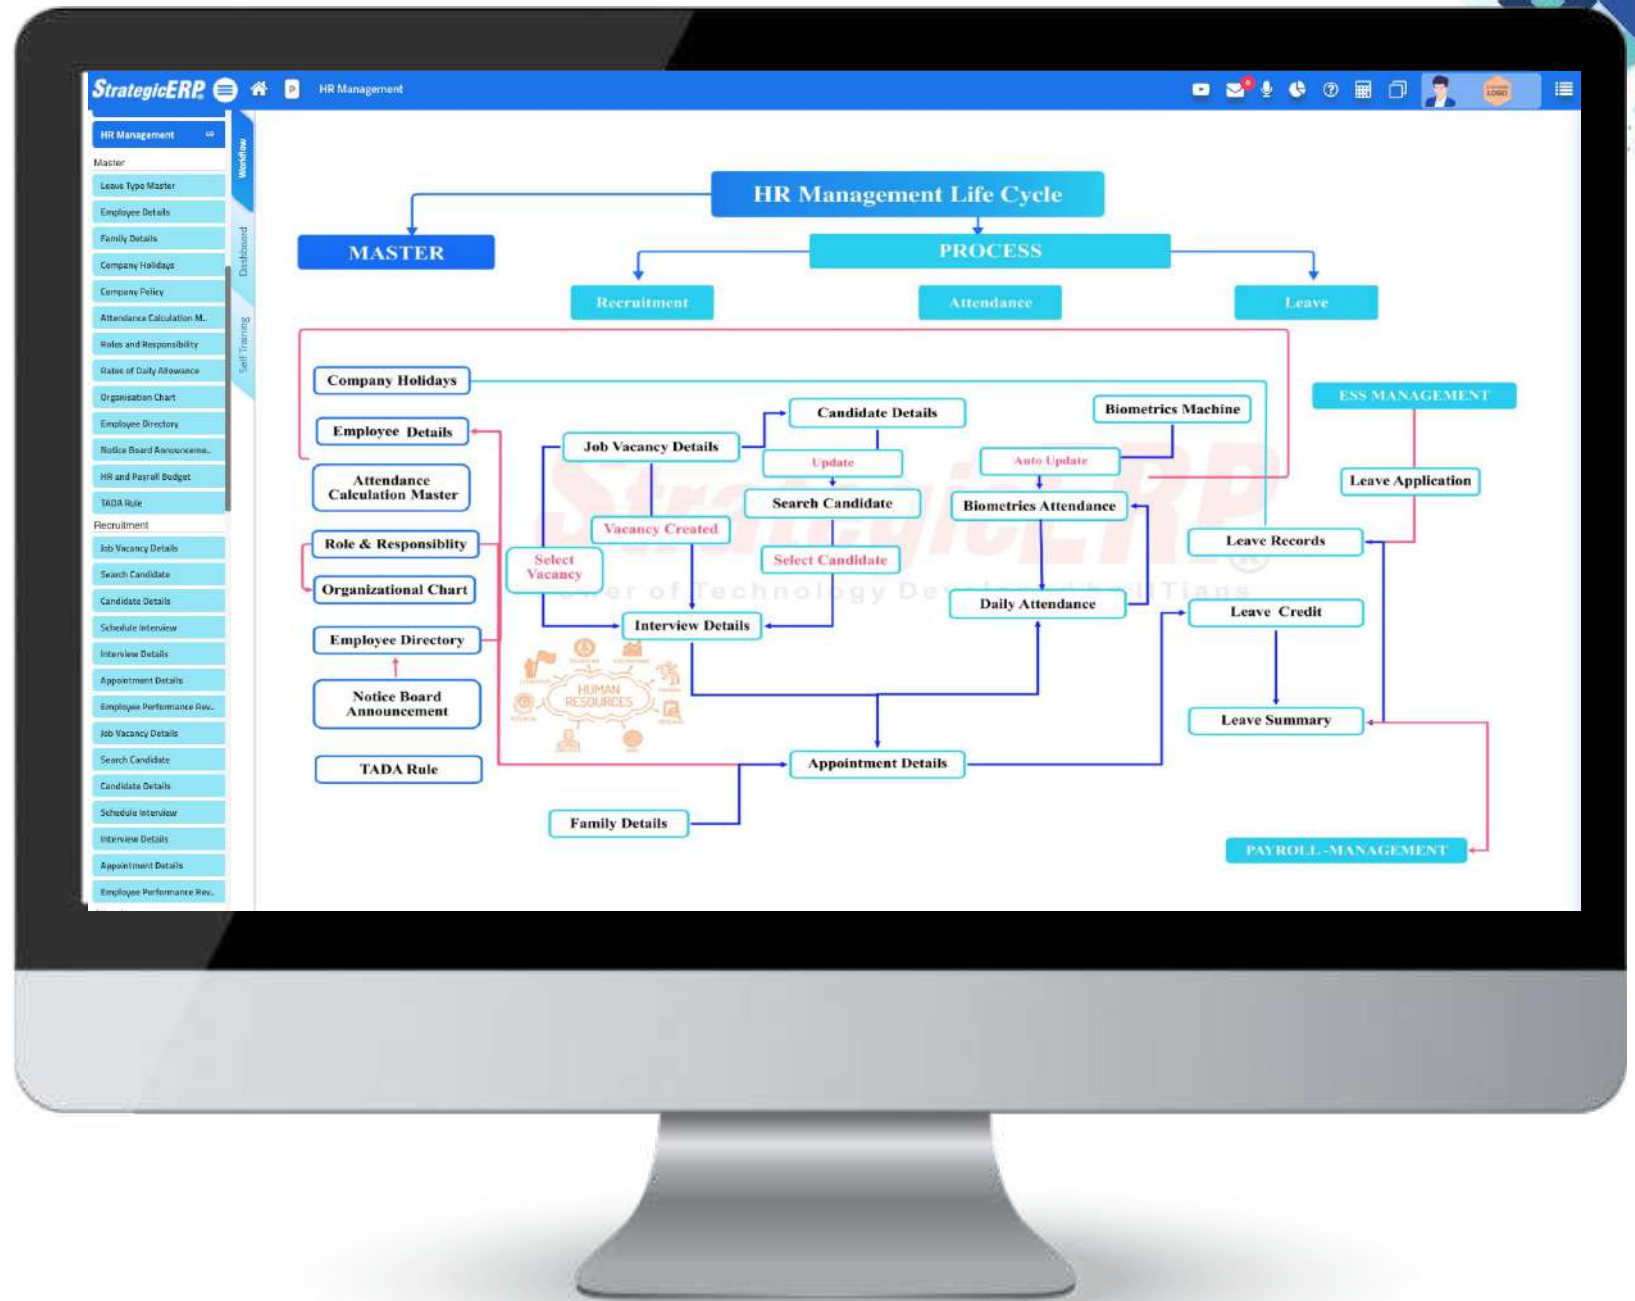

Integration with innovative technologies:

- Tally
- Voice commands
- Digital media integration
- Biometrics and Face ID
- HR voice assistant
- IoT integration
- Low code/ No code programming
- Multiple third-party integrations
- GIS management
- Mobile apps

HCM MODULE

KEY FEATURE

1

HCM Overview

Complete Sourcing & Recruitment System. Statutory Compliance Monitoring & Payments

2

HCM Monitoring

To do Task Management – Task, Assignment, Sales Calls, Activities, Performance Monitoring

3

HCM ESS

Employee Self Service - Daily online attendance, leave application, Salary, Advances and Expenses.

HR Management

Payroll Management

ESS Management

LOGIN PAGE

HCM MAIN WINDOW

ESS- Employee Self-Service

TO DO TASK REPORTS

Todo Task Management

Cloud Details

OVH

As Europe's leading cloud provider, They deliver public and private cloud products, shared hosting and dedicated server solutions in 140 countries worldwide. They also offer domain name registration, telephony services and internet access to their customers. Founded in 1999, OVHcloud is a **French company** with an international presence, based on a backbone of datacenters and points of presence spread across the globe.