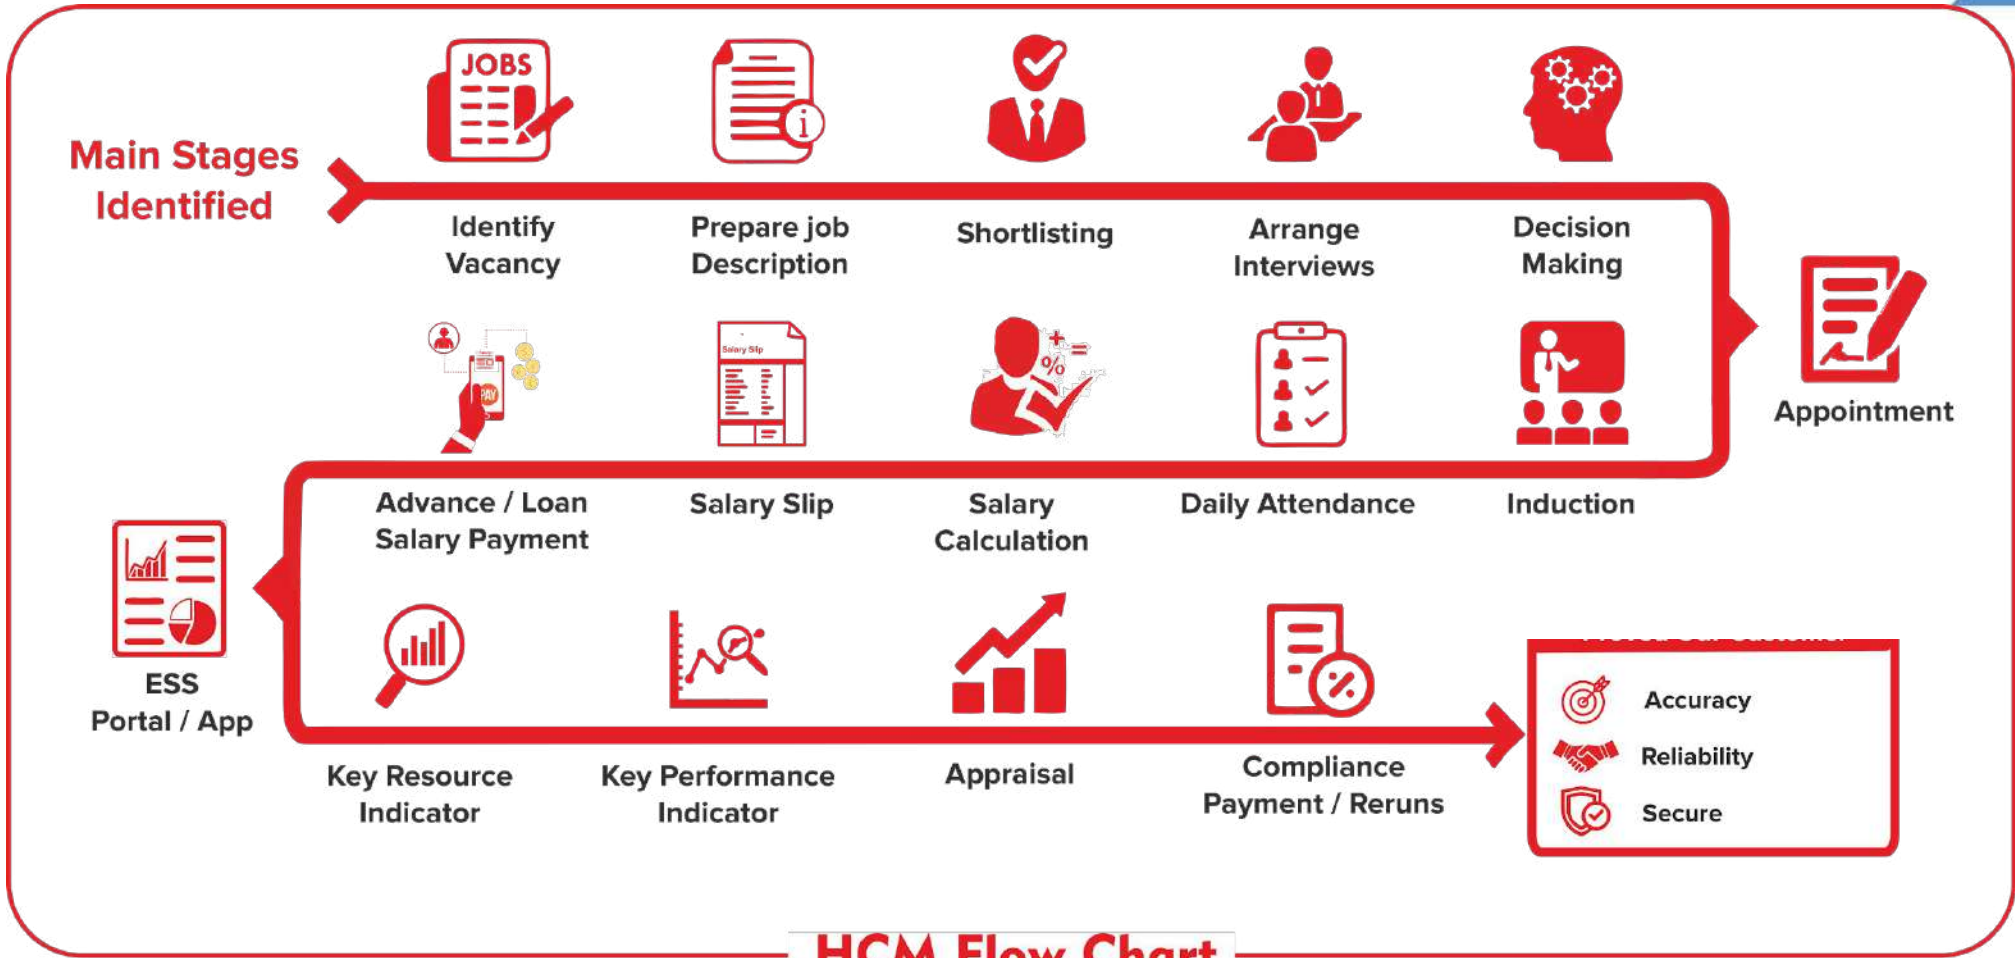

Manages all your HCM needs:

- Employee Setup
- Salary Structure
- Leave Structure
- Statutory Setup
- User Management
- Tally integration
- Statutory Management (PF, ESIC, PT, LWF, TDS)
- HCM Processing (Attendance, Leave, Salary, Recruitment, Promotions, Termination)

HCM MODULE

KEY FEATURE

1

HCM Overview

Complete Sourcing & Recruitment System. Statutory Compliance Monitoring & Payments

2

HCM Monitoring

To do Task Management – Task, Assignment, Sales Calls, Activities, Performance Monitoring

3

HCM ESS

Employee Self Service - Daily online attendance, leave application, Salary, Advances and Expenses.

HR Management

Payroll Management

ESS Management

LOGIN PAGE

HCM MAIN WINDOW

ESS- Employee Self-Service

TO DO TASK REPORTS

Todo Task Management

Cloud Details

OVH

As Europe's leading cloud provider, They deliver public and private cloud products, shared hosting and dedicated server solutions in 140 countries worldwide. They also offer domain name registration, telephony services and internet access to their customers. Founded in 1999, OVHcloud is a **French company** with an international presence, based on a backbone of datacenters and points of presence spread across the globe.