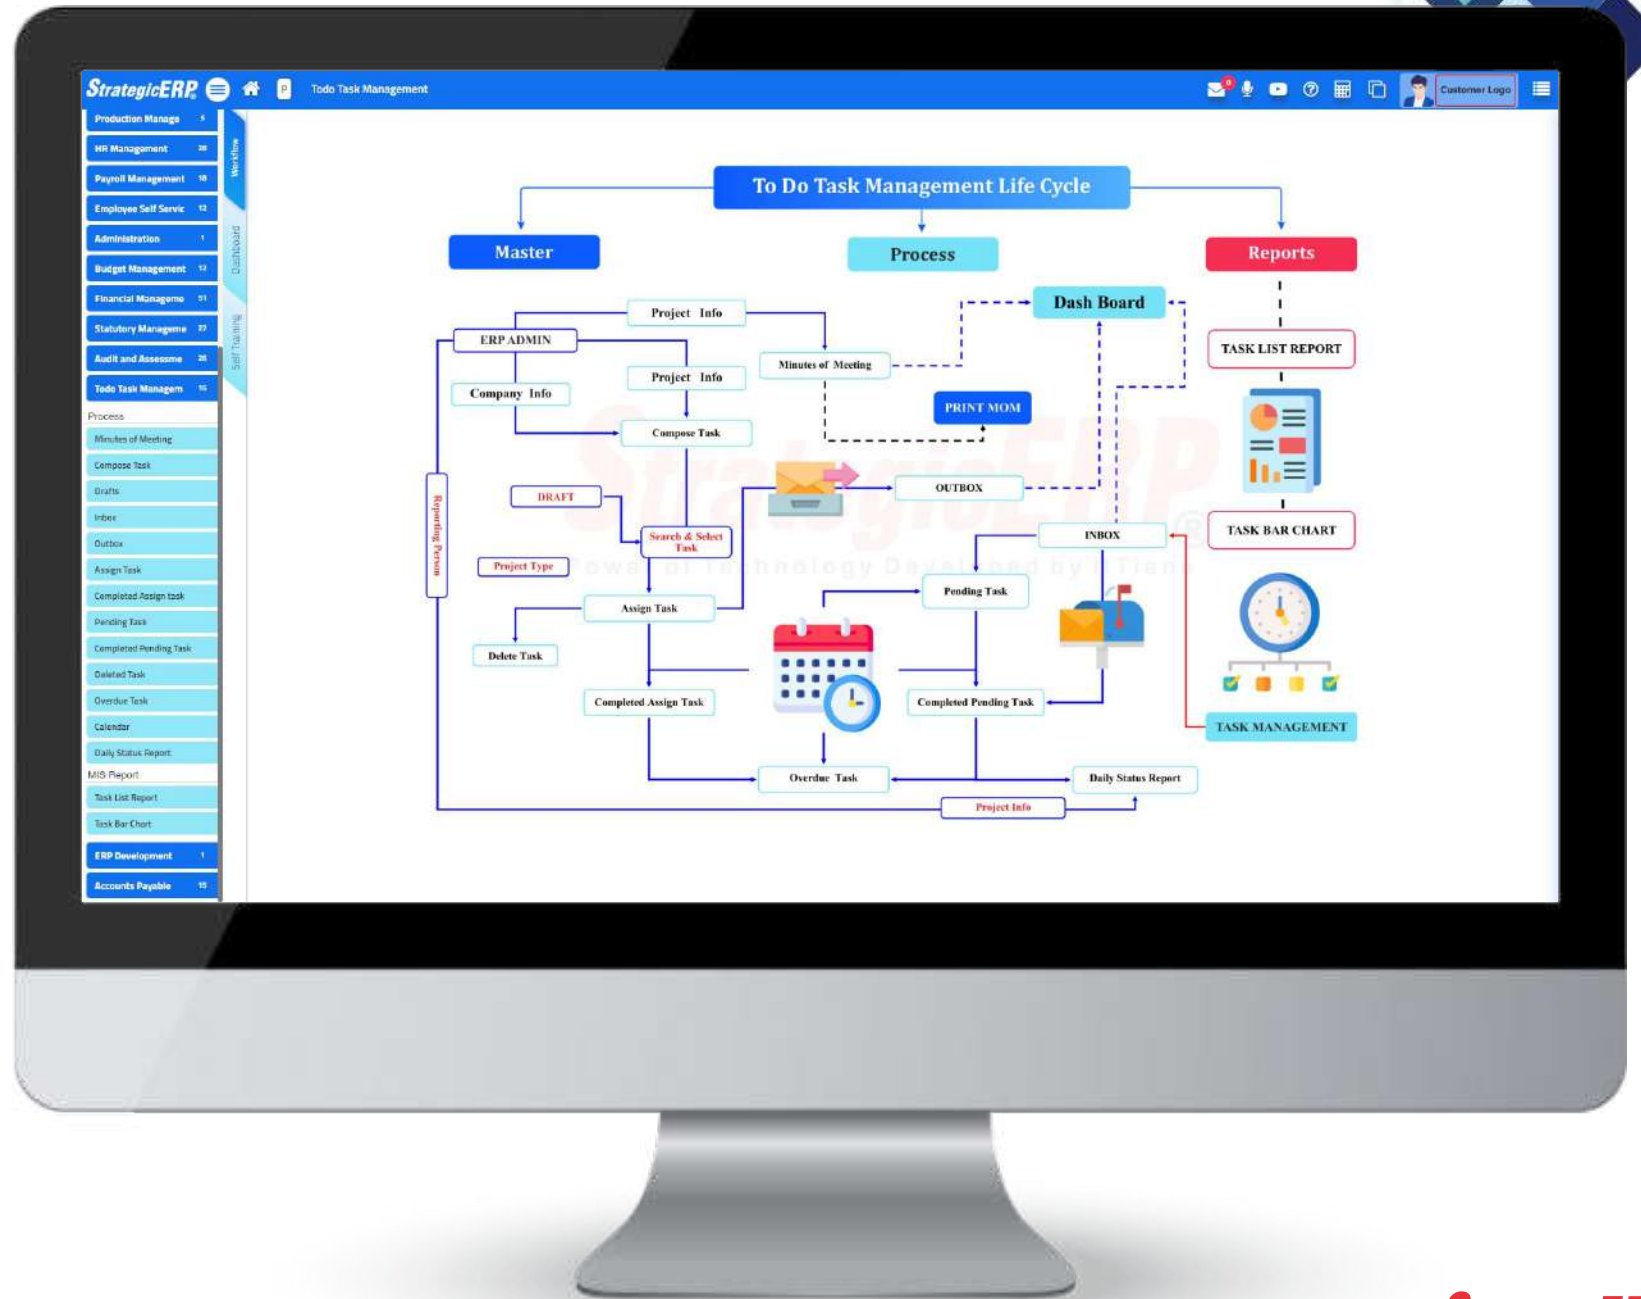

Integration with innovative technologies:

- Tally
- Voice commands
- Digital media integration
- Biometrics and Face ID
- HR voice assistant
- IoT integration
- Low code/ No code programming
- Multiple third-party integrations
- GIS management
- Mobile apps

HCM MODULE

KEY FEATURE

1

HCM Overview

Complete Sourcing & Recruitment System. Statutory Compliance Monitoring & Payments

2

HCM Monitoring

To do Task Management – Task, Assignment, Sales Calls, Activities, Performance Monitoring

3

HCM ESS

Employee Self Service - Daily online attendance, leave application, Salary, Advances and Expenses.

HR Management

Payroll Management

ESS Management

LOGIN PAGE

HCM MAIN WINDOW

ESS- Employee Self-Service

TO DO TASK REPORTS

Todo Task Management

Cloud Details

OVH

As Europe's leading cloud provider, They deliver public and private cloud products, shared hosting and dedicated server solutions in 140 countries worldwide. They also offer domain name registration, telephony services and internet access to their customers. Founded in 1999, OVHcloud is a **French company** with an international presence, based on a backbone of datacenters and points of presence spread across the globe.