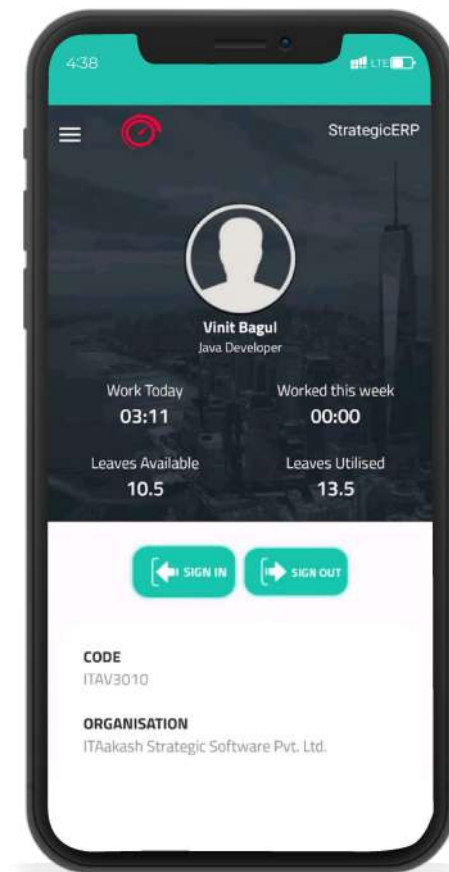

Integration with innovative technologies:

- Tally
- Voice commands
- Digital media integration
- Biometrics and Face ID
- HR voice assistant
- IoT integration
- Low code/ No code programming
- Multiple third-party integrations
- GIS management
- Mobile apps

HCM MODULE

KEY FEATURE

1

HCM Overview

Complete Sourcing & Recruitment System. Statutory Compliance Monitoring & Payments

2

HCM Monitoring

To do Task Management – Task, Assignment, Sales Calls, Activities, Performance Monitoring

3

HCM ESS

Employee Self Service - Daily online attendance, leave application, Salary, Advances and Expenses.

HR Management

Payroll Management

ESS Management

LOGIN PAGE

HCM MAIN WINDOW

ESS- Employee Self-Service

TO DO TASK REPORTS

Todo Task Management

Cloud Details

OVH

As Europe's leading cloud provider, They deliver public and private cloud products, shared hosting and dedicated server solutions in 140 countries worldwide. They also offer domain name registration, telephony services and internet access to their customers. Founded in 1999, OVHcloud is a **French company** with an international presence, based on a backbone of datacenters and points of presence spread across the globe.