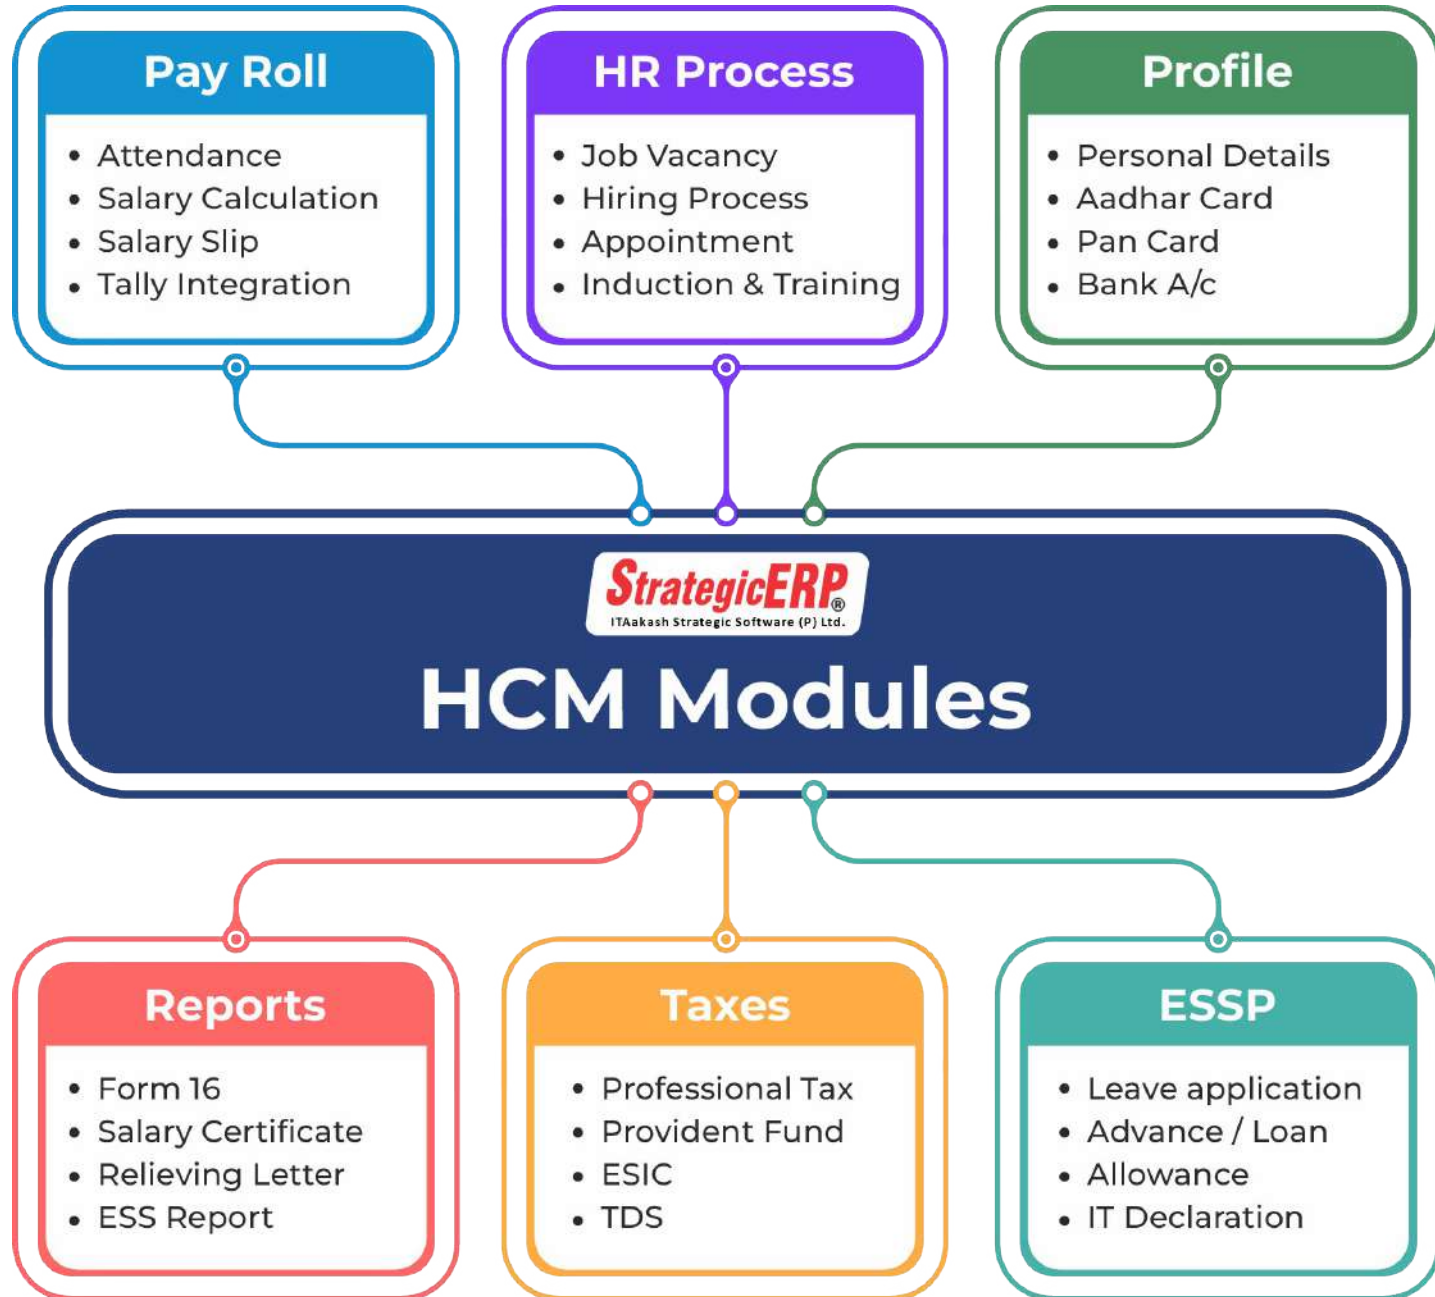

OVERVIEW

Human Capital Management (HCM) is an application that combines all human resource (HR) functions. It includes Benefits Administration, Payroll Management, Recruitment, Statutory Compliances and Performance Analysis, all under one roof.

Manages all your HCM needs:

- Employee Setup
- Salary Structure
- Leave Structure
- Statutory Setup
- User Management
- Tally integration
- Statutory Management (PF, ESIC, PT, LWF, TDS)
- HCM Processing (Attendance, Leave, Salary, Recruitment, Promotions, Termination)

Integration with innovative technologies:

- Tally
- Voice commands
- Digital media integration
- Biometrics and Face ID
- HR voice assistant
- IoT integration
- Low code/ No code programming
- Multiple third-party integrations
- GIS management
- Mobile apps

HCM MODULE

KEY FEATURE

1

HCM Overview

Complete Sourcing & Recruitment System. Statutory Compliance Monitoring & Payments

2

HCM Monitoring

To do Task Management – Task, Assignment, Sales Calls, Activities, Performance Monitoring